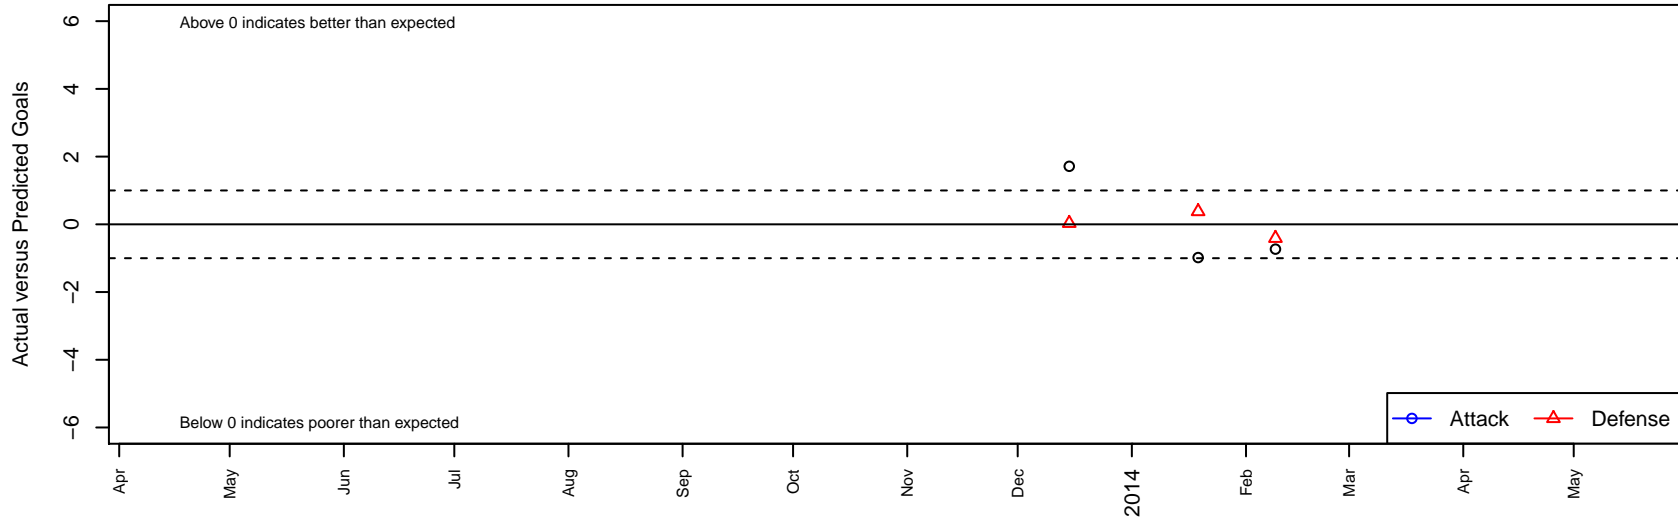

Northbay Elite FC Blue Juventus B97

, CAN
 B97 total strength=1575
 attack=19.06 defense=11.29
 alt names used:
 NORTHBAY ELITE FUTBOL NBEFC '97B BLU

Venues played:
 NorCal State Cup State/Premier/Gold 1/Gold 2

Northbay Elite FC Blue Juventus B97
 Dots are actual minus expected GF (blue circles) and GA (red triangles).
 Blue line is smoothed change in attack strength. Red is smoothed change in defense strength.